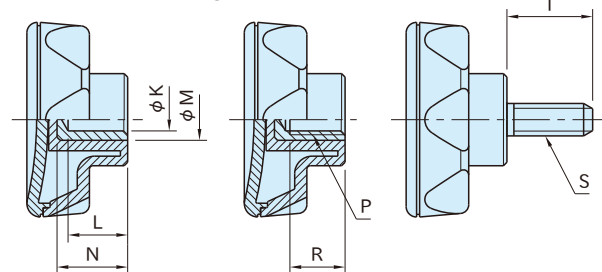

ELK ERGOSTYLE LOBE KNOBS

ELK-F
(Reamed Through)

ELK-R
(Reamed Blind)

ELK
(Tapped)

ELK
(Stud)

Type	Knob	Insert	Stud
ELK-F	Glass-fiber reinforced polyamide plastic Black matte	Steel (SUM24L)	-
ELK-R		Black oxide finish	
ELK (Tapped)		Brass	
ELK (Stud)		-	Steel (SUM22L) Zinc plated finish

ELK-F
(Reamed Through)

ELK-R
(Reamed Blind)

ELK
(Tapped)

ELK
(Stud)

※Some items are not RoHS-compliant. Contact us at info@imao.jp for the updated information.