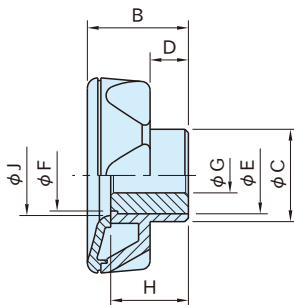

ELK ERGOSTYLE LOBE KNOBS

ELK-F
(Reamed Through)

ELK-R
(Reamed Blind)

ELK
(Tapped)

ELK
(Stud)

Type	Knob	Insert	Stud
ELK-F	Glass-fiber reinforced polyamide plastic Black matte	Steel (SUM24L)	-
ELK-R		Black oxide finish	
ELK (Tapped)		Brass	
ELK (Stud)		-	Steel (SUM22L) Zinc plated finish

ELK-F
(Reamed Through)

ELK-R
(Reamed Blind)

ELK
(Tapped)

ELK
(Stud)

※Some items are not RoHS-compliant. Contact us at info@imao.jp for the updated information.