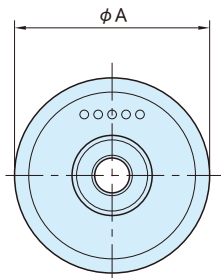

ELK ERGOSTYLE LOBE KNOBS

ELK-F
(Reamed Through)

ELK-R
(Reamed Blind)

ELK
(Tapped)

ELK
(Stud)

Type	Knob	Insert	Stud
ELK-F	Glass-fiber reinforced polyamide plastic Black matte	Steel (SUM24L)	-
ELK-R		Black oxide finish	
ELK (Tapped)		Brass	
ELK (Stud)		-	Steel (SUM22L) Zinc plated finish

ELK-F
(Reamed Through)

ELK-R
(Reamed Blind)

ELK
(Tapped)

ELK
(Stud)

※Some items are not RoHS-compliant. Contact us at info@imao.jp for the updated information.