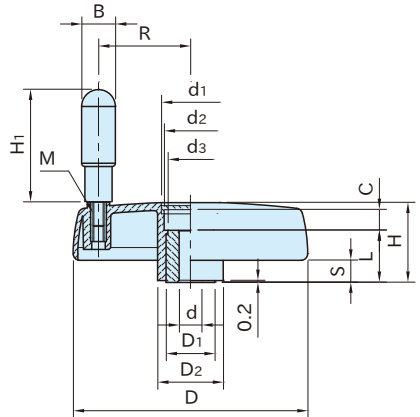

EDHN

PLASTIC SOLID DISK HANDWHEELS

Original ELESA Model VDS.

EDHN-R

(With Revolving Handle)

EDHN-F

(With Revolving Fold-Away Handle)

EDHN-R

(With Revolving Handle)

EDHN-F

(With Revolving Fold-Away Handle)

Center cap color is selectable from 6 colors.

Handwheel	Hub	Center cap		Handle
		Un-selectable	Color Selectable (125-175 dia. Handwheels)	
Polypropylene plastic Black matte	Steel(SUM24L) Black oxide finish	Polyacetal plastic Light gray (Only for EDHN80F Polypropylene plastic Black matte)	Polypropylene plastic Black matte, orange matte, gray matte, yellow matte, light blue matte or red matte	Polyamide plastic Black matte

Type / Size	D	H	D ₂	D ₁	d (H7)	d ₁	d ₂	d ₃	S	L	C	
EDHN-R	80R	83	29	26	18	8	21	19	16	9	17	8
	80F		38	25			16.5	13.5		18.5		3.5
EDHN-F	100	102	34	30	22	10	27	25	20	10	22	9
	125	125	39.5	35	26	12	31	28	24	11	27	11
	150	150	44	38	26	14	34	30	24	12	30	10
	175	176	49	44	35	16	39	35	33	13	28	16
	200	200	53	50	40	20	44	40	38	14	36	13
250	250	60	57	40	20	50	48	38	17	36	19	