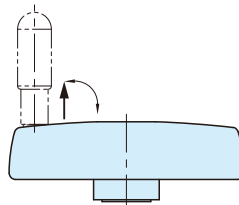

EDHN

PLASTIC SOLID DISK HANDWHEELS

Original ELESA Model VDS.

EDHN-R

(With Revolving Handle)

EDHN-F

(With Revolving Fold-Away Handle)

EDHN-R

(With Revolving Handle)

EDHN-F

(With Revolving Fold-Away Handle)

Center cap color is selectable from 6 colors.

Handwheel	Hub	Center cap		Handle
		Un-selectable	Color Selectable (125-175 dia. Handwheels)	
Polypropylene plastic Black matte	Steel(SUM24L) Black oxide finish	Polyacetal plastic Light gray (Only for EDHN80F Polypropylene plastic Black matte)	Polypropylene plastic Black matte, orange matte, gray matte, yellow matte, light blue matte or red matte	Polyamide plastic Black matte

Type / Size	D	H	D ₂	D ₁	d (H7)	d ₁	d ₂	d ₃	S	L	C	
EDHN-R	80R	83	29	26	18	8	21	19	16	9	17	8
	80F		38	25			16.5	13.5		18.5		3.5
EDHN-F	100	102	34	30	22	10	27	25	20	10	22	9
	125	125	39.5	35	26	12	31	28	24	11	27	11
	150	150	44	38	26	14	34	30	24	12	30	10
	175	176	49	44	35	16	39	35	33	13	28	16
	200	200	53	50	40	20	44	40	38	14	36	13
250	250	60	57	40	20	50	48	38	17	36	19	