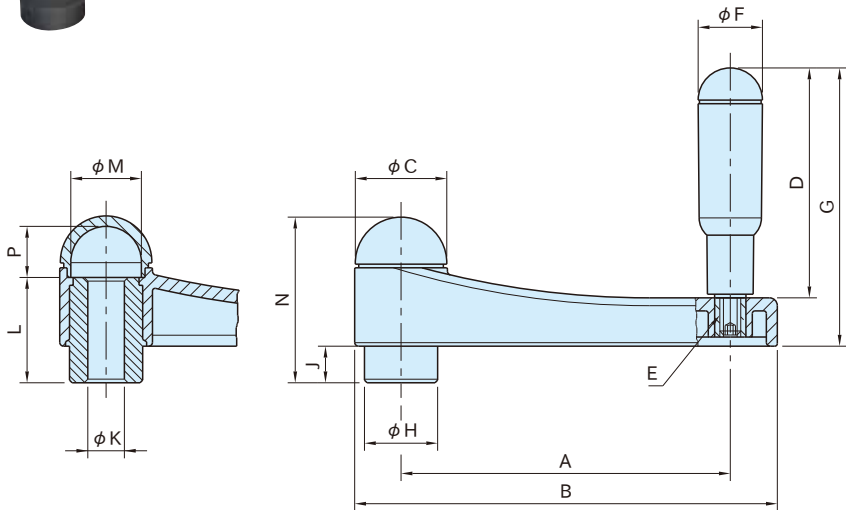

EBCH-R ERGOSTYLE CRANK HANDLES

RoHS※

ELESA Original Design EKH.

Crank	Hub	Cap	Handle
Glass-fiber reinforced polyamide plastic Black matte	Steel (SUM24L) Black oxide finish	Polyamide plastic Black matte Orange, gray, yellow, light blue or red	Polypropylene plastic Black matte

Part Number	A	B	C	D	E	F	G	H	J	K (H7)	L	M
EBCH100R	101	131.5	30.5	65	M8X1.25	22	81	24	10	12	33	23.5
EBCH125R	126	161.5	35	80		24	98.5	28	14	14	40	26.5

Part Number	N	P	Weight (g)
EBCH100R	52.5	17	231
EBCH125R	62	18	316