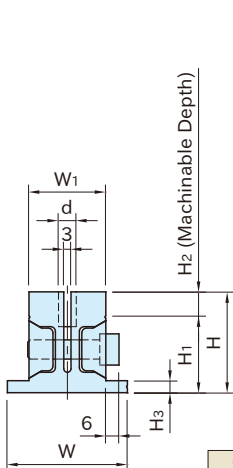

CP124

OD HOLDING CLAMPS (Wedge Style/Square)

CP124-***01

CP124-***02

Body	Wedge
Aluminum(A6N01)	Steel(SCM440)
Anodized	Black oxide finished
Natural color	Quenched & tempered

CP124-***01

Locking Button
(Included)

CP124-***02