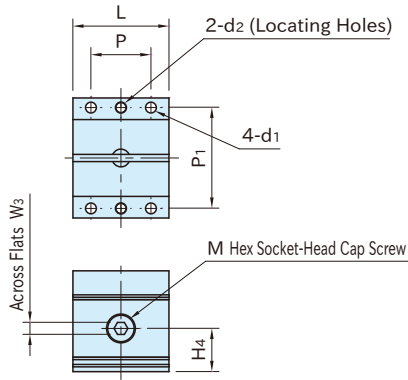

CP124

OD HOLDING CLAMPS (Wedge Style/Square)

CP124-***01

CP124-***02

Body	Wedge
Aluminum(A6N01)	Steel(SCM440)
Anodized	Black oxide finished
Natural color	Quenched & tempered

CP124-***01

Locking Button
(Included)