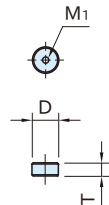

CP124

OD HOLDING CLAMPS (Wedge Style/Square)

CP124-***01

CP124-***02

Body	Wedge
Aluminum(A6N01)	Steel(SCM440)
Anodized	Black oxide finished
Natural color	Quenched & tempered

CP124-***01

Locking Button
(Included)