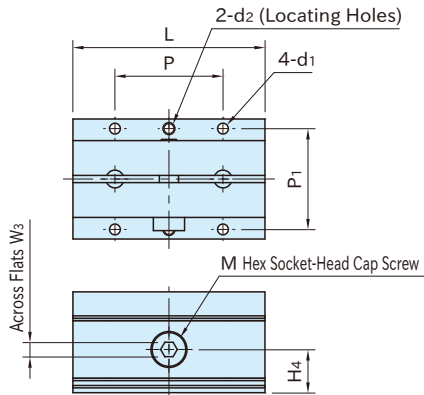

CP124

OD HOLDING CLAMPS (Wedge Style/Square)

CP124-***01

CP124-***02

Body	Wedge
Aluminum(A6N01)	Steel(SCM440)
Anodized	Black oxide finished
Natural color	Quenched & tempered

CP124-***01

Locking Button
(Included)