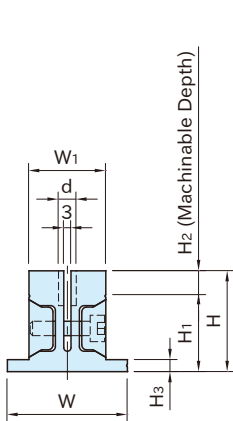

CP124

OD HOLDING CLAMPS (Wedge Style/Square)

CP124-***01

CP124-***02

Body	Wedge
Aluminum(A6N01)	Steel(SCM440)
Anodized	Black oxide finished
Natural color	Quenched & tempered

CP124-***01

Locking Button
(Included)

CP124-***02