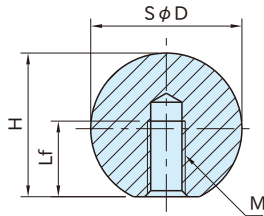

**ALB****ALUMINUM BALL KNOBS**

|                       |
|-----------------------|
| Body                  |
| Aluminum alloy (AC4B) |
| Buffed finish         |

| Part Number  | D  | H  | M        | Lf | Weight (g) |
|--------------|----|----|----------|----|------------|
| <b>ALB16</b> | 16 | 15 | M 4×0.7  | 8  | 5          |
| <b>ALB20</b> | 20 | 18 | M 5×0.8  | 11 | 10         |
| <b>ALB25</b> | 25 | 22 | M 6×1    | 12 | 20         |
| <b>ALB32</b> | 32 | 29 | M 8×1.25 | 16 | 45         |
| <b>ALB40</b> | 40 | 37 | M10×1.5  | 21 | 85         |
| <b>ALB50</b> | 50 | 46 | M12×1.75 | 25 | 170        |

**Notes**

Dimensions are subject to slight variations due to buffed finish.