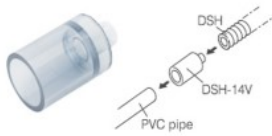

### DSH-14V Hose to Pipe ADAPTOR

For PVC pipe

#### Application

- Joins insulated drain hose and PVC pipe.
- Adaptor size (inner diameter  $\Phi$ ) is following PVC pipe fitting size (inner diameter  $\Phi$ ).
- Use only with JIS standard PVC pipe.