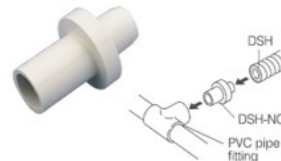

DSH-20NC Hose To Pipe fitting ADAPTOR

For PVC pipe fitting

Application

- Joins insulated drain hose and PVC pipe.
- Adaptor size (inner diameter Φ) is following PVC pipe fitting size (outer diameter Φ).
- Use only with JIS standard PVC pipe.

Code No.	Item No.	Compliant drain hose	Compliant PVC pipe	Pcs/Pkg
C 08900	DSH-20NC	DSH-20N	3/4"	50