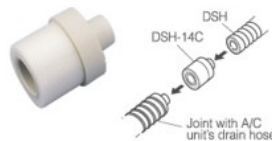

DSH-14C Hose to A/C attached hose COUPLER

For A/C unit's drain hose joint

Application

- To joint with A/C unit's drain hose.
- Need to confirm size of A/C unit's drain hose.

Code No.	Item No.	Compliant drain hose	Pcs/Pkg
C 08200	DSH-14C	DSH-14	100