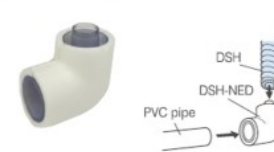

DSH-20NED Hose to Pipe ADAPTOR-INSULATED ELL

For PVC pipe

Application

- Joins insulated drain hose and PVC pipe.
- Adaptor size (inner diameter Φ) is following PVC pipe fitting size (inner diameter Φ).
- Use only with JIS standard PVC pipe.

Code No.	Item No.	Compliant drain hose	Compliant PVC pipe	Pcs/Pkg
C 08820	DSH-20NED	DSH-20N	3/4"	50