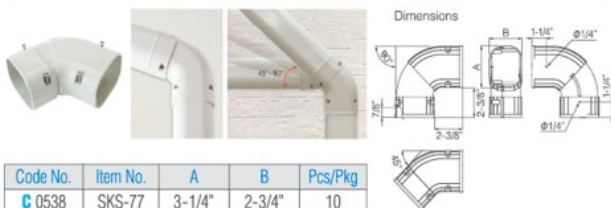

SKS ADJUSTABLE FLAT ELL 45° to 90° corner

Code No.	Item No.	A	B	Pcs/Pkg
C 0538	SKS-77	3-1/4"	2-3/4"	10
C 0539	SKS-100	4-1/4"	3"	10