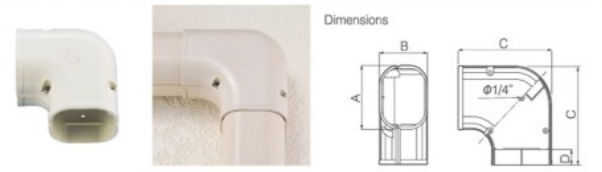

SK 90° FLAT ELL

Code No.	Item No.	A	B	C	D	Pcs/Pkg*
C 0422	SK-77	3-1/4"	2-5/8"	5-1/8"	7/8"	60 (20)
C 0423	SK-100	4-1/4"	3"	6"	7/8"	10 (10)
C 0424	SK-140	5-3/4"	3-3/8"	7-1/2"	1-1/4"	5 (5)

(*) shows quantities of Gray, White, Black, and Brown.