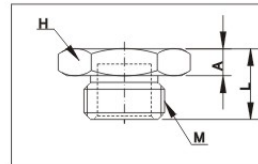

**MBGG 变径丝套**  
Bush

型号/ MODEL	L	A	G1	G2	H
MBGG0201	16	8	G1/4	G1/8	17
MBGG0301	14	5	G3/8	G1/8	20
MBGG0302	20	11	G3/8	G1/4	20
MBGG0401	17	5.5	G1/2	G1/8	24
MBGG0402	17	5.5	G1/2	G1/4	24
MBGG0403	24	12.5	G1/2	G3/8	24
MBGG0604	26	5	G3/4	G1/2	30

**MBPG 外丝堵**  
Plug

型号/ MODEL	L	A	G	H
MBPG01	10	4	G1/8	14
MBPG02	12.5	4.5	G1/4	17
MBPG03	14	5	G3/8	20
MBPG04	17	5.5	G1/2	24
MBPG06	18	5	G3/4	30

**MBPM 外丝堵**  
Plug

型号/ MODEL	L	A	M	H
MBPM M05	10.5	4	M5	10
MBPM M08	11	4.5	M8	12
MBPM M12	12.3	4.5	M12	12
MBPM M14	12.5	4.5	M14	17
MBPM M18	12.8	5	M18	21

**MBPR 外丝堵**  
Plug

型号/ MODEL	R	L	B	H
MBPR01	1/8	7	4	5
MBPR02	1/4	9	5.5	6
MBPR03	3/8	9.5	5.5	8
MBPR04	1/2	12.3	7	10