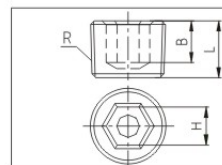

**MBGG 变径丝套**  
Bush

型号/ MODEL	L	A	G1	G2	H
MBGG0201	16	8	G1/4	G1/8	17
MBGG0301	14	5	G3/8	G1/8	20
MBGG0302	20	11	G3/8	G1/4	20
MBGG0401	17	5.5	G1/2	G1/8	24
MBGG0402	17	5.5	G1/2	G1/4	24
MBGG0403	24	12.5	G1/2	G3/8	24
MBGG0604	26	5	G3/4	G1/2	30

**MBPG 外丝堵**  
Plug

型号/ MODEL	L	A	G	H
MBPG01	10	4	G1/8	14
MBPG02	12.5	4.5	G1/4	17
MBPG03	14	5	G3/8	20
MBPG04	17	5.5	G1/2	24
MBPG06	18	5	G3/4	30

**MBPM 外丝堵**  
Plug

型号/ MODEL	L	A	M	H
MBPM M05	10.5	4	M5	10
MBPM M08	11	4.5	M8	12
MBPM M12	12.3	4.5	M12	12
MBPM M14	12.5	4.5	M14	17
MBPM M18	12.8	5	M18	21

**MBPR 外丝堵**  
Plug

型号/ MODEL	R	L	B	H
MBPR01	1/8	7	4	5
MBPR02	1/4	9	5.5	6
MBPR03	3/8	9.5	5.5	8
MBPR04	1/2	12.3	7	10