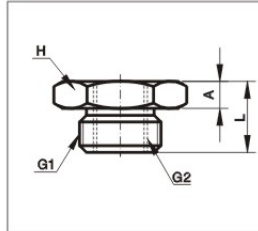

**MBGG 变径丝套**  
Bush

型号/ MODEL	L	A	G1	G2	H
MBGG0201	16	8	G1/4	G1/8	17
MBGG0301	14	5	G3/8	G1/8	20
MBGG0302	20	11	G3/8	G1/4	20
MBGG0401	17	5.5	G1/2	G1/8	24
MBGG0402	17	5.5	G1/2	G1/4	24
MBGG0403	24	12.5	G1/2	G3/8	24
MBGG0604	26	5	G3/4	G1/2	30

**MBPG 外丝堵**  
Plug

型号/ MODEL	L	A	G	H
MBPG01	10	4	G1/8	14
MBPG02	12.5	4.5	G1/4	17
MBPG03	14	5	G3/8	20
MBPG04	17	5.5	G1/2	24
MBPG06	18	5	G3/4	30

**MBPM 外丝堵**  
Plug

型号/ MODEL	L	A	M	H
MBPM M05	10.5	4	M5	10
MBPM M08	11	4.5	M8	12
MBPM M12	12.3	4.5	M12	12
MBPM M14	12.5	4.5	M14	17
MBPM M18	12.8	5	M18	21

**MBPR 外丝堵**  
Plug

型号/ MODEL	R	L	B	H
MBPR01	1/8	7	4	5
MBPR02	1/4	9	5.5	6
MBPR03	3/8	9.5	5.5	8
MBPR04	1/2	12.3	7	10