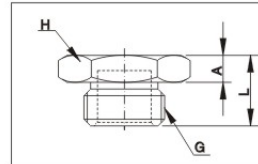

MBPG 外丝堵
Plug

型号/ MODEL	L	A	G	H
MBPG01	10	4	G1/8	14
MBPG02	12.5	4.5	G1/4	17
MBPG03	14	5	G3/8	20
MBPG04	17	5.5	G1/2	24
MBPG06	18	5	G3/4	30