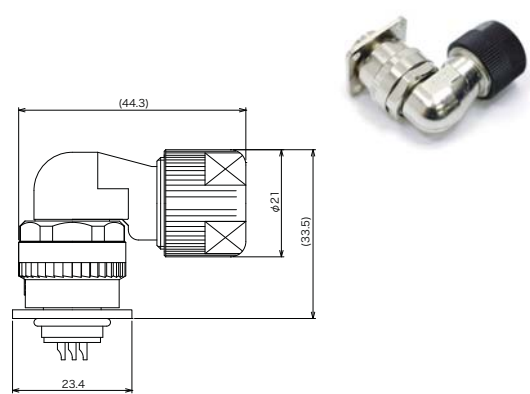

▶ Mated Dimensions

Receptacle + Straight Plug

Receptacle + Right Angle Plug

▶ Dust Cap for Receptacle & Cable Receptacle

P/N
CM10-R-DC

Material : Plastic
Color : Red

▶ Supporting Cover

Straight Plug

P/N
CM10-SP-CV

Right Angle Plug

P/N
CM10-AP-D-CV