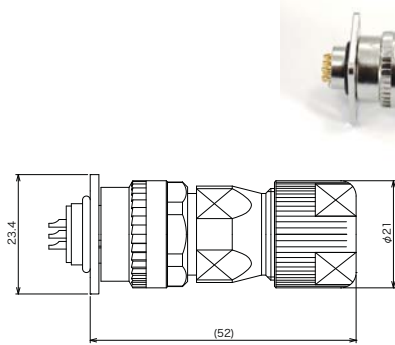

▶ Mated Dimensions

Receptacle + Straight Plug

Receptacle + Right Angle Plug

▶ Dust Cap for Receptacle & Cable Receptacle

P/N
CM10-R-DC

Material : Plastic
Color : Red

▶ Supporting Cover

Straight Plug

P/N
CM10-SP-CV

Right Angle Plug

P/N
CM10-AP-D-CV