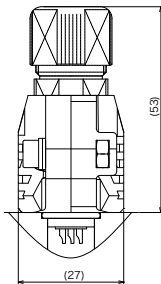

▶ Mated Dimensions

Receptacle + Straight Plug

Receptacle + Right Angle Plug

▶ Dust Cap for Receptacle & Cable Receptacle

P/N
CM10-R-DC

Material : Plastic
Color : Red

▶ Supporting Cover

Straight Plug

P/N
CM10-SP-CV

Right Angle Plug

P/N
CM10-AP-D-CV