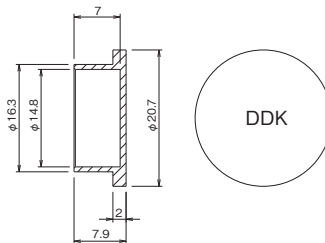

▶ Mated Dimensions

Receptacle + Straight Plug

Receptacle + Right Angle Plug

▶ Dust Cap for Receptacle & Cable Receptacle

P/N
CM10-R-DC

Material : Plastic
Color : Red

▶ Supporting Cover

Straight Plug

P/N
CM10-SP-CV

Right Angle Plug

P/N
CM10-AP-D-CV