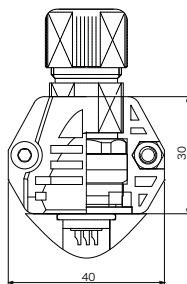

▶ Mated Dimensions

Receptacle + Straight Plug

Receptacle + Right Angle Plug

▶ Dust Cap for Receptacle & Cable Receptacle

P/N
CM10-R-DC

Material : Plastic
Color : Red

▶ Supporting Cover

Straight Plug

P/N
CM10-SP-CV

Right Angle Plug

P/N
CM10-AP-D-CV