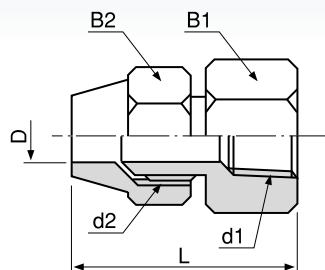

内ネジ フレアジョイント

C3604BD

品番	取付ネジ	適用管外径	寸法 (mm)				
	d1		ϕ D	B1	B2	d2	L(約)
FF-1106	PT1/8	6	14	16	UNF7/16×20	34	
FF-1102	PT1/8	6.35	14	16	UNF7/16×20	34	
FF-1108	PT1/8	8	14	17	UNF1/2×20	34	
FF-1206	PT1/4	6	17	16	UNF7/16×20	37	
FF-1202	PT1/4	6.35	17	16	UNF7/16×20	37	
FF-1208	PT1/4	8	17	17	UNF1/2×20	37	
FF-1203	PT1/4	9.53	17	21	UNF5/8×18	37	
FF-1210	PT1/4	10	17	21	UNF5/8×18	37	
FF-1306	PT3/8	6	21	16	UNF7/16×20	39	
FF-1302	PT3/8	6.35	21	16	UNF7/16×20	39	
FF-1308	PT3/8	8	21	17	UNF1/2×20	39	
FF-1303	PT3/8	9.53	21	21	UNF5/8×18	39	
FF-1310	PT3/8	10	21	21	UNF5/8×18	39	
FF-1312	PT3/8	12	21	24	UNF3/4×16	43	
FF-1304	PT3/8	12.7	21	24	UNF3/4×16	43	
FF-1408	PT1/2	8	26	17	UNF1/2×20	41	
FF-1403	PT1/2	9.53	26	21	UNF5/8×18	42	
FF-1410	PT1/2	10	26	21	UNF5/8×18	42	
FF-1412	PT1/2	12	26	24	UNF3/4×16	45	
FF-1404	PT1/2	12.7	26	24	UNF3/4×16	45	
FF-1415	PT1/2	15	26	27	UNF7/8×14	49	
FF-1405	PT1/2	15.88	26	27	UNF7/8×14	49