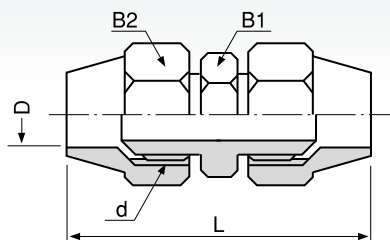

# フレージョイント

C3604BD

品番	取付ネジ	適用管外径	寸法 (mm)			
	d1	$\phi D$	B1	B2	d2	L(約)
FS-1106	PT1/8	6	12	16	UNF7/16×20	34
FS-1102	PT1/8	6.35	12	16	UNF7/16×20	34
FS-1108	PT1/8	8	14	17	UNF1/2×20	34
FS-1103	PT1/8	9.53	17	21	UNF5/8×18	36
FS-1110	PT1/8	10	17	21	UNF5/8×18	36
FS-1206	PT1/4	6	14	16	UNF7/16×20	37
FS-1202	PT1/4	6.35	14	16	UNF7/16×20	37
FS-1208	PT1/4	8	14	17	UNF1/2×20	37
FS-1203	PT1/4	9.53	17	21	UNF5/8×18	38
FS-1210	PT1/4	10	17	21	UNF5/8×18	38
FS-1212	PT1/4	12	22	24	UNF3/4×16	43
FS-1204	PT1/4	12.7	22	24	UNF3/4×16	43
FS-1306	PT3/8	6	17	16	UNF7/16×20	39
FS-1302	PT3/8	6.35	17	16	UNF7/16×20	39
FS-1308	PT3/8	8	17	17	UNF1/2×20	39
FS-1303	PT3/8	9.53	17	21	UNF5/8×18	40
FS-1310	PT3/8	10	17	21	UNF5/8×18	40
FS-1312	PT3/8	12	22	24	UNF3/4×16	45
FS-1304	PT3/8	12.7	22	24	UNF3/4×16	45
FS-1315	PT3/8	15	24	27	UNF7/8×14	49
FS-1305	PT3/8	15.88	24	27	UNF7/8×14	49
FS-1406	PT1/2	6	22	16	UNF7/16×20	42
FS-1402	PT1/2	6.35	22	16	UNF7/16×20	42
FS-1408	PT1/2	8	22	17	UNF1/2×20	42
FS-1403	PT1/2	9.53	22	21	UNF5/8×18	43
FS-1410	PT1/2	10	22	21	UNF5/8×18	43
FS-1412	PT1/2	12	22	24	UNF3/4×16	47
FS-1404	PT1/2	12.7	22	24	UNF3/4×16	47
FS-1415	PT1/2	15	24	27	UNF7/8×14	51
FS-1405	PT1/2	15.88	24	27	UNF7/8×14	51
FS-1615	PT3/4	15	28	27	UNF7/8×14	54
FS-1605	PT3/4	15.88	28	27	UNF7/8×14	54
FS-1606	PT3/4	19.05	28	32	UNS1 <sup>1</sup> / <sub>16</sub> ×14	59

# 両口フレージョイント

C3604BD

品番	適用管外径	寸法 (mm)			
	$\phi D$	B1	B2	d	L(約)
FS-2006	6	12	16	UNF7/16×20	46
FS-2022	6.35	12	16	UNF7/16×20	46
FS-2008	8	14	17	UNF1/2×20	46
FS-2033	9.53	17	21	UNF5/8×18	51
FS-2010	10	17	21	UNF5/8×18	51
FS-2012	12	22	24	UNF3/4×16	59
FS-2044	12.7	22	24	UNF3/4×16	59
FS-2015	15	24	27	UNF7/8×14	67
FS-2055	15.88	24	27	UNF7/8×14	67
FS-2066	19.05	28	32	UNS1 <sup>1</sup> / <sub>16</sub> ×14	79