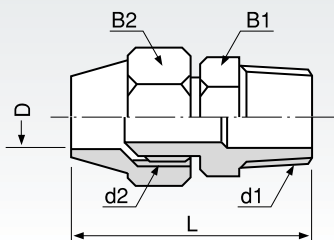

# フレージョイント

C3604BD

品番	取付ネジ	適用管外径	寸法 (mm)			
	d1	$\phi D$	B1	B2	d2	L(約)
FS-1106	PT1/8	6	12	16	UNF7/16×20	34
FS-1102	PT1/8	6.35	12	16	UNF7/16×20	34
FS-1108	PT1/8	8	14	17	UNF1/2×20	34
FS-1103	PT1/8	9.53	17	21	UNF5/8×18	36
FS-1110	PT1/8	10	17	21	UNF5/8×18	36
FS-1206	PT1/4	6	14	16	UNF7/16×20	37
FS-1202	PT1/4	6.35	14	16	UNF7/16×20	37
FS-1208	PT1/4	8	14	17	UNF1/2×20	37
FS-1203	PT1/4	9.53	17	21	UNF5/8×18	38
FS-1210	PT1/4	10	17	21	UNF5/8×18	38
FS-1212	PT1/4	12	22	24	UNF3/4×16	43
FS-1204	PT1/4	12.7	22	24	UNF3/4×16	43
FS-1306	PT3/8	6	17	16	UNF7/16×20	39
FS-1302	PT3/8	6.35	17	16	UNF7/16×20	39
FS-1308	PT3/8	8	17	17	UNF1/2×20	39
FS-1303	PT3/8	9.53	17	21	UNF5/8×18	40
FS-1310	PT3/8	10	17	21	UNF5/8×18	40
FS-1312	PT3/8	12	22	24	UNF3/4×16	45
FS-1304	PT3/8	12.7	22	24	UNF3/4×16	45
FS-1315	PT3/8	15	24	27	UNF7/8×14	49
FS-1305	PT3/8	15.88	24	27	UNF7/8×14	49
FS-1406	PT1/2	6	22	16	UNF7/16×20	42
FS-1402	PT1/2	6.35	22	16	UNF7/16×20	42
FS-1408	PT1/2	8	22	17	UNF1/2×20	42
FS-1403	PT1/2	9.53	22	21	UNF5/8×18	43
FS-1410	PT1/2	10	22	21	UNF5/8×18	43
FS-1412	PT1/2	12	22	24	UNF3/4×16	47
FS-1404	PT1/2	12.7	22	24	UNF3/4×16	47
FS-1415	PT1/2	15	24	27	UNF7/8×14	51
FS-1405	PT1/2	15.88	24	27	UNF7/8×14	51
FS-1615	PT3/4	15	28	27	UNF7/8×14	54
FS-1605	PT3/4	15.88	28	27	UNF7/8×14	54
FS-1606	PT3/4	19.05	28	32	UNS1 <sup>1</sup> / <sub>16</sub> ×14	59

# 両口フレージョイント

C3604BD

品番	適用管外径	寸法 (mm)			
	$\phi D$	B1	B2	d	L(約)
FS-2006	6	12	16	UNF7/16×20	46
FS-2022	6.35	12	16	UNF7/16×20	46
FS-2008	8	14	17	UNF1/2×20	46
FS-2033	9.53	17	21	UNF5/8×18	51
FS-2010	10	17	21	UNF5/8×18	51
FS-2012	12	22	24	UNF3/4×16	59
FS-2044	12.7	22	24	UNF3/4×16	59
FS-2015	15	24	27	UNF7/8×14	67
FS-2055	15.88	24	27	UNF7/8×14	67
FS-2066	19.05	28	32	UNS1 <sup>1</sup> / <sub>16</sub> ×14	79