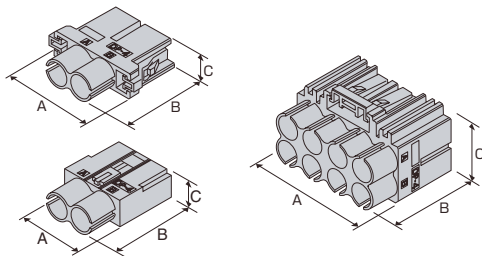

Dynamic Pneumatic Connector

Part Number Chart

No. of Pos.	Plug Housing	Cap Housing	
		Panel type	Free Hanging type
2	1903105-1	-	1903305-1
2	1981040-1*	-	1981039-1*
8	1903104-1	1903106-1	-

* space saving type

Related product information

Application Contact ...P.101
Performance • Specifications ...P.101

External Dimension

• Plug Housing (2 pole)

No. of Pos.	Keying	Plating	Color	Part Number	Dimensions		
					A	B	C
2	-	-	Black	1903105-1	32.0	27.8	9.2
2	-	-	Black	1981040-1*	21.5	27.8	10.9
8	-	-	Black	1903104-1	37.7	27.8	31.3

* space saving type

• Cap Housing

Panel type

Free Hanging type

No. of Pos.	Keying	Plating	Color	Part Number	Dimensions		
					A	B	C
2	-	-	Black	1903305-1	28.1	32.3	12.8
2	-	-	Black	1981039-1*	24.7	32.3	12.7
8	-	-	Black	1903106-1	58.9	32.3	32.1