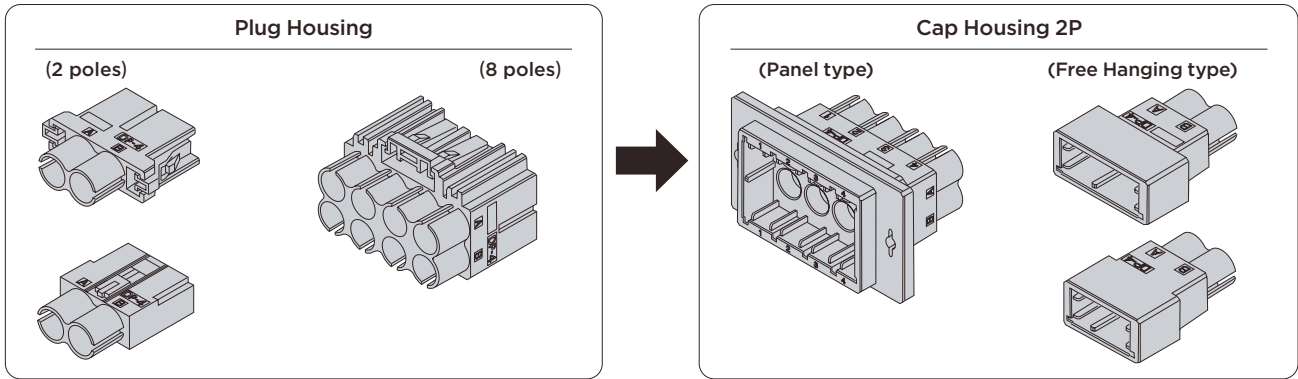

Dynamic Pneumatic Connector

Part Number Chart

No. of Pos.	Plug Housing	Cap Housing	
		Panel type	Free Hanging type
2	1903105-1	-	1903305-1
2	1981040-1*	-	1981039-1*
8	1903104-1	1903106-1	-

* space saving type

Related product information

Application Contact ...P.101
Performance • Specifications ...P.101

External Dimension

• Plug Housing (2 pole)

No. of Pos.	Keying	Plating	Color	Part Number	Dimensions		
					A	B	C
2	-	-	Black	1903105-1	32.0	27.8	9.2
2	-	-	Black	1981040-1*	21.5	27.8	10.9
8	-	-	Black	1903104-1	37.7	27.8	31.3

* space saving type

• Cap Housing

Panel type

Free Hanging type

No. of Pos.	Keying	Plating	Color	Part Number	Dimensions		
					A	B	C
2	-	-	Black	1903305-1	28.1	32.3	12.8
2	-	-	Black	1981039-1*	24.7	32.3	12.7
8	-	-	Black	1903106-1	58.9	32.3	32.1