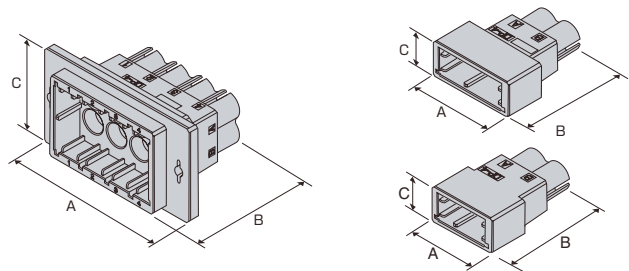

Dynamic Pneumatic Connector

Part Number Chart

No. of Pos.	Plug Housing	Cap Housing	
		Panel type	Free Hanging type
2	1903105-1	-	1903305-1
2	1981040-1*	-	1981039-1*
8	1903104-1	1903106-1	-

* space saving type

Related product information

Application Contact ...P.101
Performance • Specifications ...P.101

External Dimension

• Plug Housing (2 pole)

No. of Pos.	Keying	Plating	Color	Part Number	Dimensions		
					A	B	C
2	-	-	Black	1903105-1	32.0	27.8	9.2
2	-	-	Black	1981040-1*	21.5	27.8	10.9
8	-	-	Black	1903104-1	37.7	27.8	31.3

* space saving type

• Cap Housing

Panel type

Free Hanging type

No. of Pos.	Keying	Plating	Color	Part Number	Dimensions		
					A	B	C
2	-	-	Black	1903305-1	28.1	32.3	12.8
2	-	-	Black	1981039-1*	24.7	32.3	12.7
8	-	-	Black	1903106-1	58.9	32.3	32.1